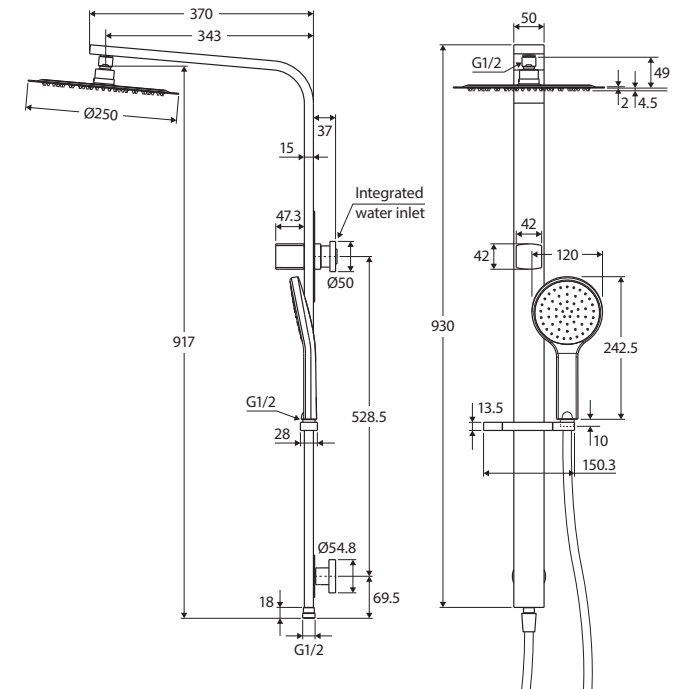

Cleaning & Care

- Regularly clean with mild soapy water using a microfibre cloth.
- In highly polluted or coastal locations, we recommend cleaning 2-3 times per week.
- Do not use harsh detergents, bleach, cream cleaners or citrus based cleaners. These substances are abrasive and will damage the surface.
- Do not use undue pressure and wipe in one direction only.

While we aim to ensure specifications are correct at the time of publication, Fienza reserves the right to make modifications without prior notice. Physical colour may vary from image shown. All measurements are shown in millimetres. Always use physical product measurements for mark-ups and roughing-in as the technical drawing may differ from actual product received.